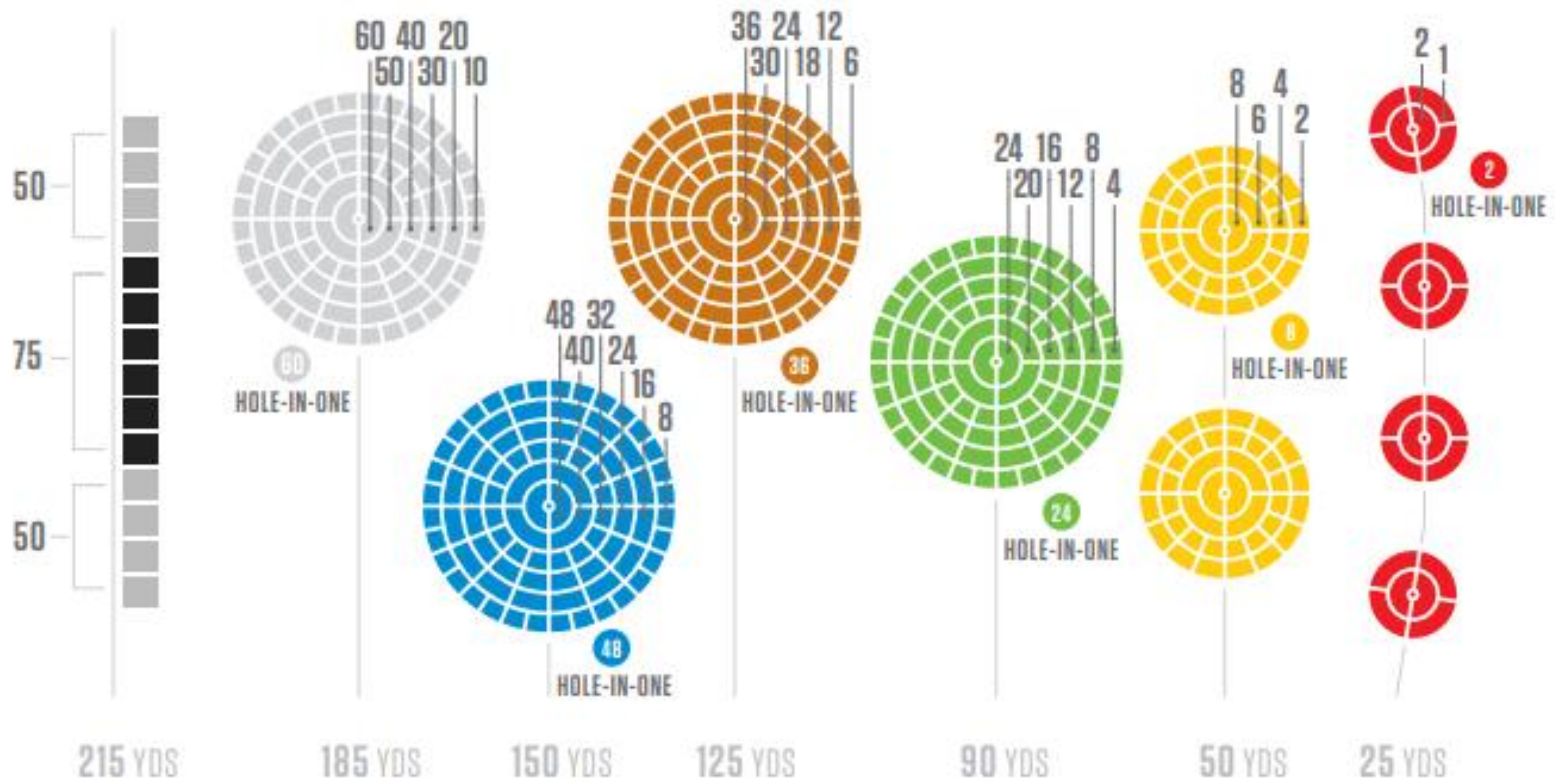

TOPSCRAMBLE

Beginner, and experienced golfers compete mano-a-mano on a level playing field. Players are split into teams, and the best score on each ball is used as the score for the team.